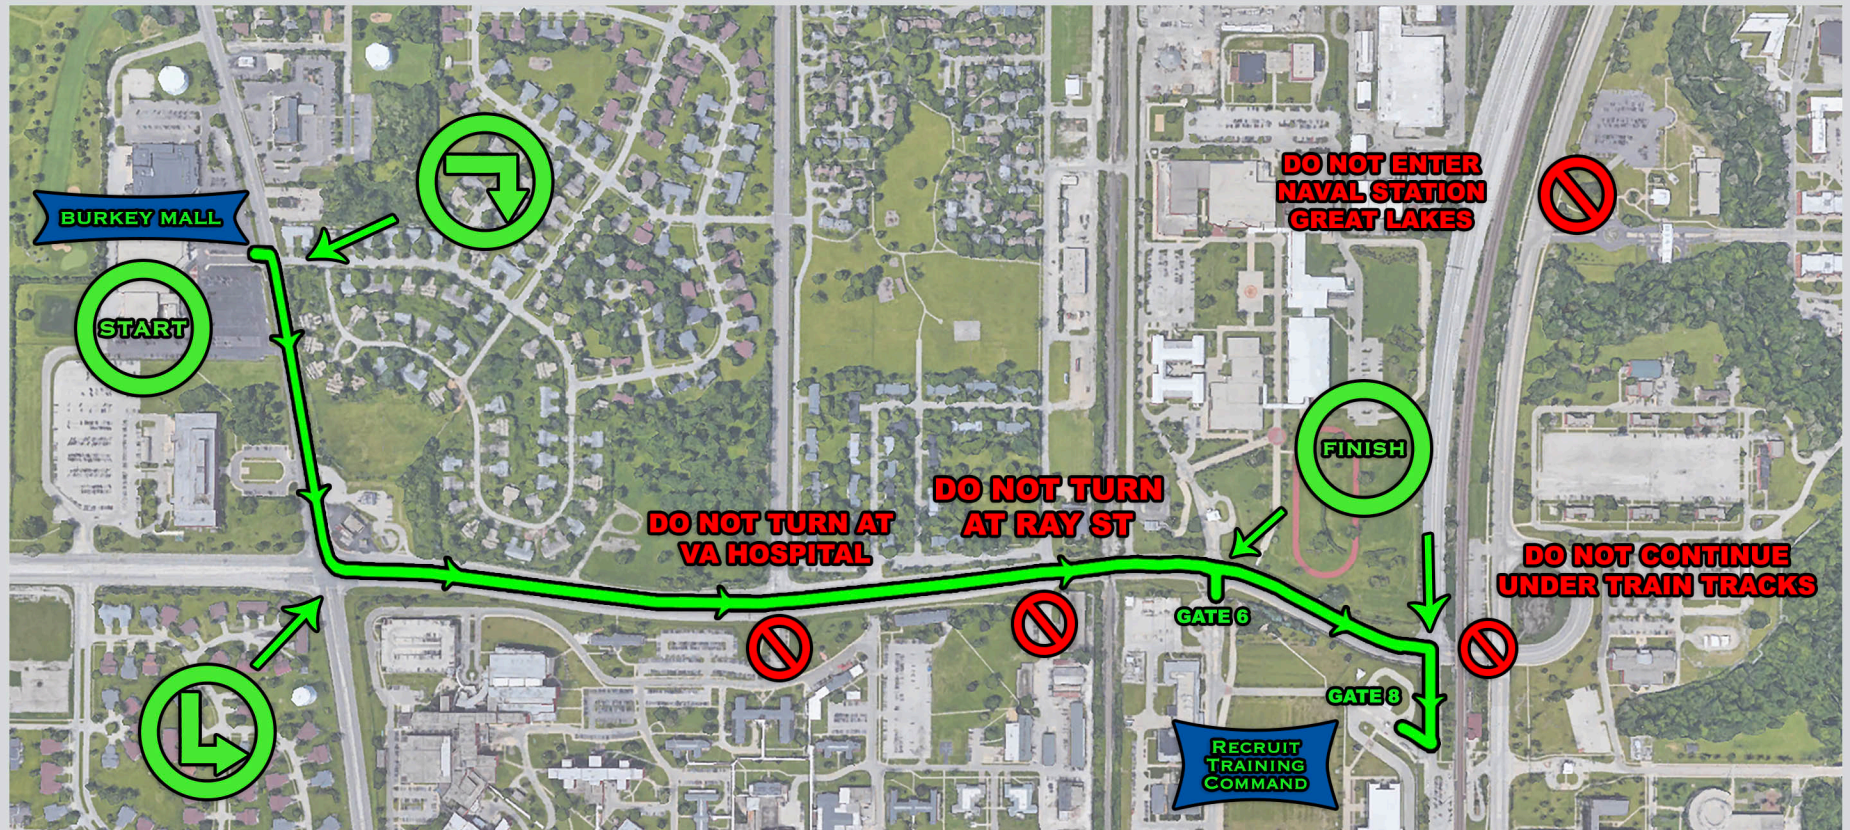

DIRECTIONS TO RECRUIT TRAINING COMMAND FROM THE RECRUIT FAMILY WELCOME CENTER

START AT BURKEY MALL FAMILY WELCOME CENTER TO PICK UP TICKETS FOR GRADUATION CEREMONY

TURN RIGHT ON GREEN BAY RD. (IL 131)

TURN LEFT ON BUCKLEY RD. (IL 137)

WHEN DIRECTED BY SECURITY, PROCEED TO EITHER GATE 6 OR GATE 8 ONTO RECRUIT TRAINING COMMAND